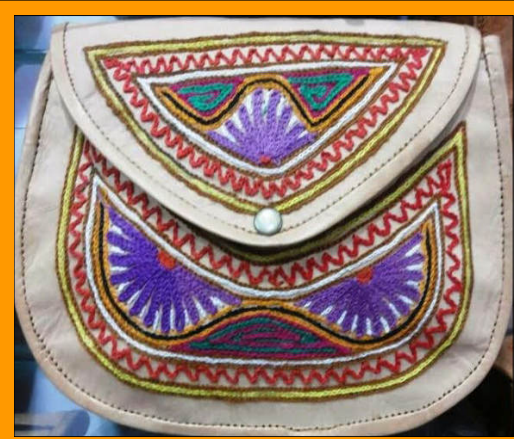

PURE LEATHER BAGS & PURSES

Price Range: 400 INR Onwards