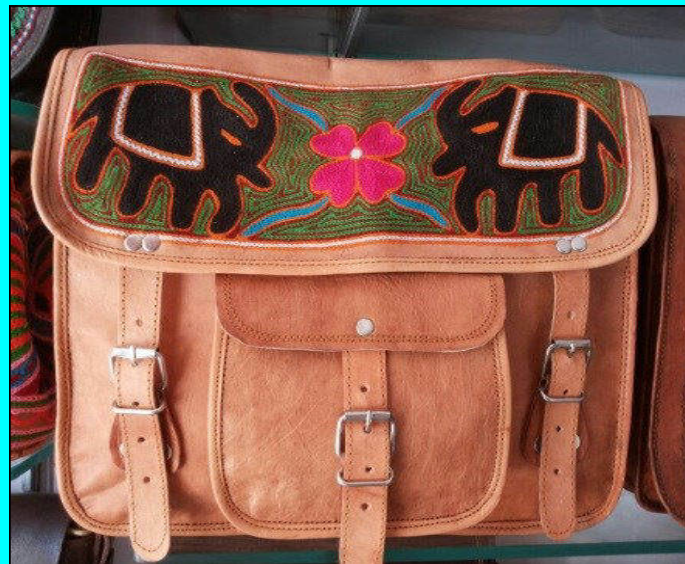

PURE LEATHER LAPTOP BAGS

Price range: 1500 INR Onwards