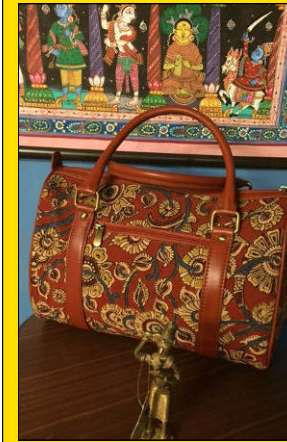

# IKAT BAGS

Price range: 1000 INR Onwards

# SHOPPING BAGS

Price range: 1300 INR Onwards