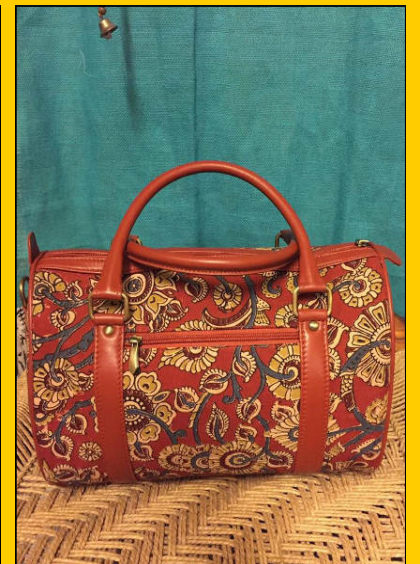

# IKAT BAGS

Price range: 1000 INR Onwards

# SHOPPING BAGS

Price range: 1300 INR Onwards