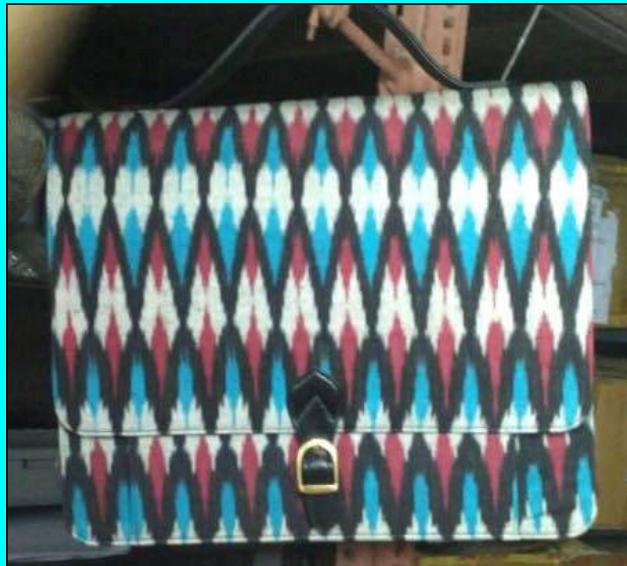

IKAT LEATHER LAPTOP BAGS

Price range: 1500 INR Onwards