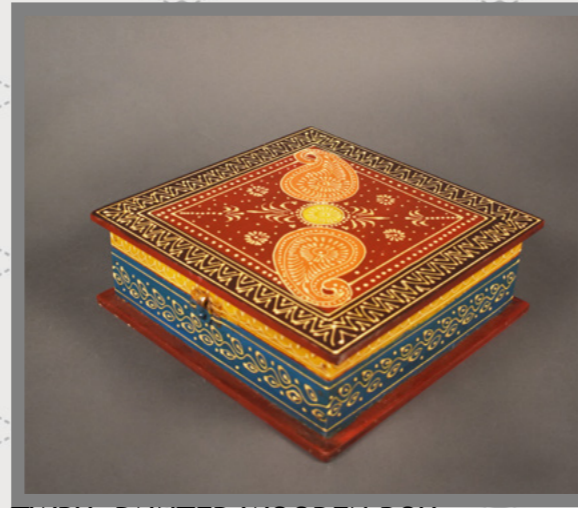

**BASKETS & BOXES**

TKTB: KALAMKARI TISSUE BOX

TWBX: PAINTED WOODEN BOX

TBPD: BLUE POTTERY SINGLE DRAWER

TBPJ: BLUE POTTERY JAR SET

TITB: IKAT TISSUE BOX

TWTB: WARLI ART TISSUE BOX

TBFBX: BANANA FIBRE BOX