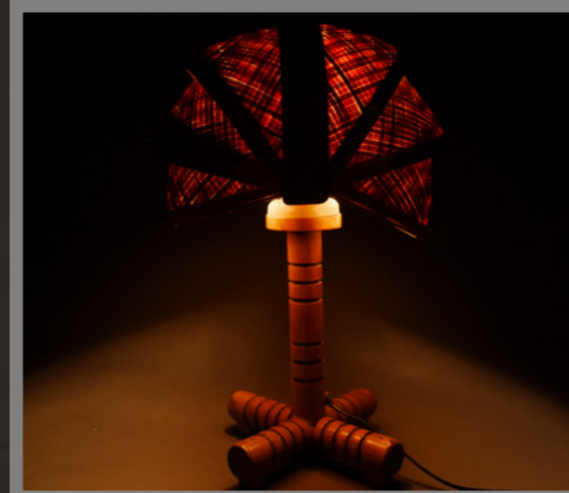

## WALL CLOCKS

Bamboo | Leather

**WOODEN SHOW PIECES**

**DOKRA SHOW PIECES**

**CANE LAMP**

**LEATHER WALL HANGING**

**KUTCH HAND EMBROIDERED UMBRELLA**

**DOKRA CANDLE HOLDER**