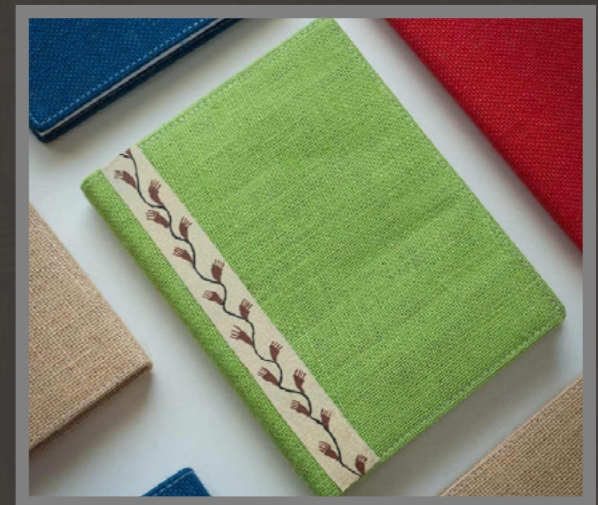

# stationery

HAND-PAINTED DIARIES    Warli | Madhubani | Pattachitra | Abstract

FABRIC DIARIES            Block print | Ikat | Indigo

PEN STANDS - - - - -    Warli | Madhubani | Handpainted

Dokhra | Paper Mache | Terracotta

FOLDERS                    Jute | Fabric | Silk | Notebook

PAPER WEIGHTS         Dokhra | Horn | Clay | Madhubani | Paper Mache

*PATTACHITRA DIARY*

*JUTE DIARY WITH WARLI ART*

*IKAT DIARY*

*JUTE DIARY WITH WARLI ART*