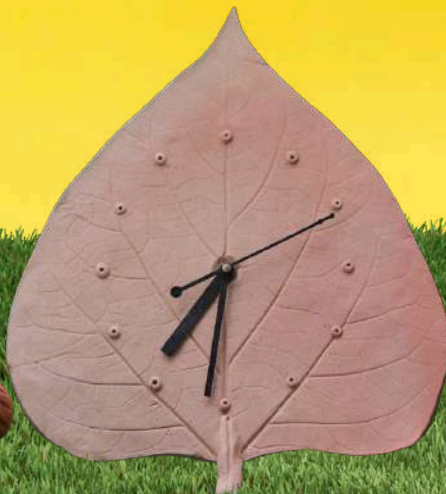

TERACOTTA & CERAMICS

This Hamper is comprises of
teracotta Leaf shape Clock and
Owl penstand.

SIZE

Teracotta Leaf shape
Clock - 11" x 9"
Owl penstand - 2.5" x 2"

MRP : RS. 1375 /-
BULK RATE : RS. 825 /-