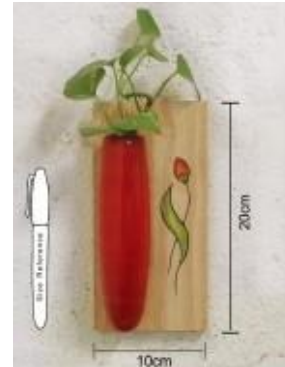

Size: 95 x 75 x 180mm

Front

Back

Contains Glass test tube

Planters and Vases

DINR

DINR is a table top mini wooden plant holder along with a stand for spoons and other stationery items.

Enjoy the warmth of your own little plant growing right next to you in your study or workplace.

Size: 95 x 75 x 180mm

Yellow

Fill the glass tube provided with water and allow your plant to grow in it. Suitable for plants that grow with roots in water like Money Plant, Wandering Zebra, Lucky Bamboo etc.

Red

Contains Glass test tube

Planters and Vases

RITHU

Wall Hanging Planters

Decorate your walls with our wall hanging planters and fill your house with greenery and see the plants grow without much hassle.

These also make great gifts for someone who loves plants

Yellow

Red

Size: 100x57 x 200mm

Contains Glass test tube

Planters and Vases

IBLE Kitchen Tissue Holder

IBLE is a table top mini wooden tissue holder. Add greenery to your kitchen or beautify your dining table with this cute wooden tissue holder all made in wood. Has a removable glass tube for growing plants that take root in water like Money plant, wandering Zebra, Lucky Bamboo etc. Ideal gift for someone who loves plants