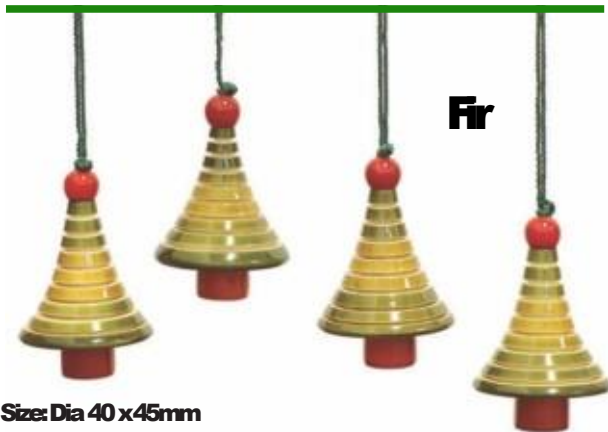

Size: Dia 40 x 45mm

Size: Dia 40 x 45mm