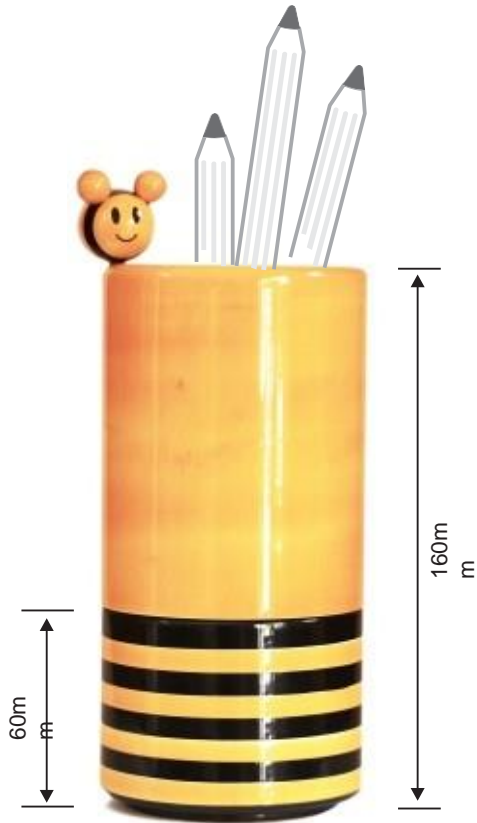

Christmas Decor

Other Home Decor & Accessories

75mm

Bee Hive

Bee Hive is a wooden home décor accessory. This mobile with colorful bees brings in a cheerful mood and can liven up any room.

Other Home Decor & Accessories