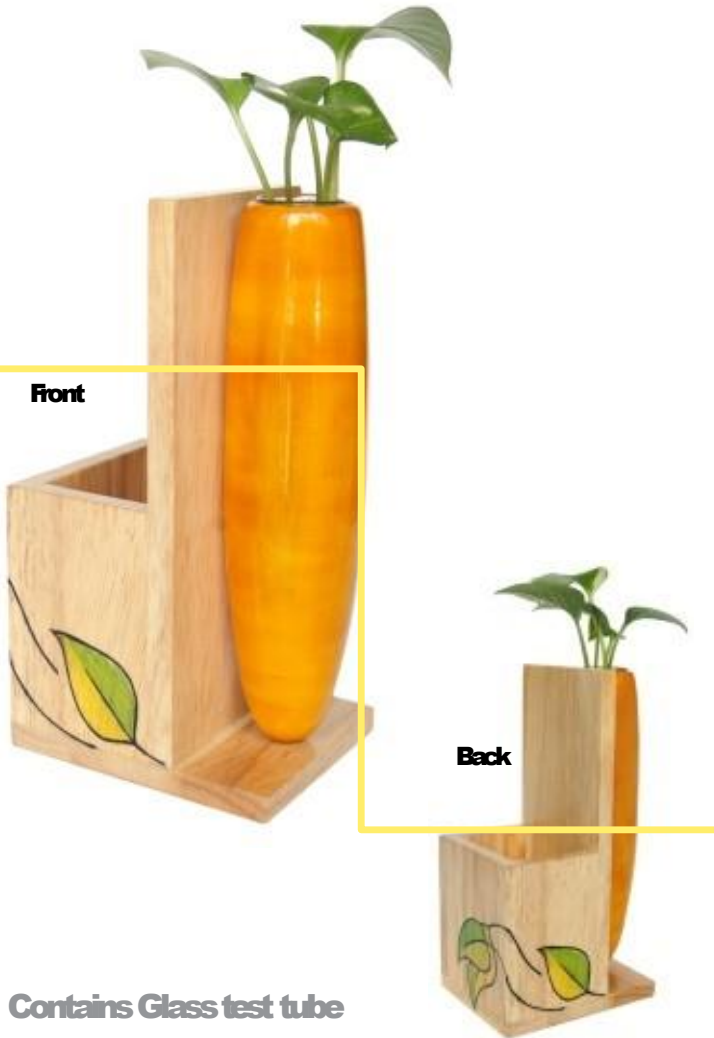

Magnetic Fridge Vase

An indoor wooden plant holder with magnets. Can be conveniently attached to your fridge door/sides, window frame or to any vertical iron surface. Fill the glass tube provided with water and allow your plant to grow in it right inside your home or office. Suitable for plants that grow with roots in water - Money Plant, Wandering Zebrina, Lucky Bamboo etc.

Green

Brown

Blue

Black

Contains Glass test tube

Front

Contains Glass test tube

Back

**Suitable for plants that
that grow with roots in
water like Money Plant,
Wandering Zebra
Luckybamboo etc.**

Planters and Vases

IRIS

IRIS is a table top mini wooden plant holder along with a stand for pens, pencils and other stationery items. Enjoy the warmth of your own little plant growing right next to you in your study or workplace. This plant pod is an ideal gift for anyone who loves greenery. Fill the glass tube provided with water and allow your plant to grow in it.

Size: 95 x 75 x 180mm

Front

Back

Contains Glass test tube

Planters and Vases

DINR

DINR is a table top mini wooden plant holder along with a stand for spoons and other stationery items.

Enjoy the warmth of your own little plant growing right next to you in your study or workplace.