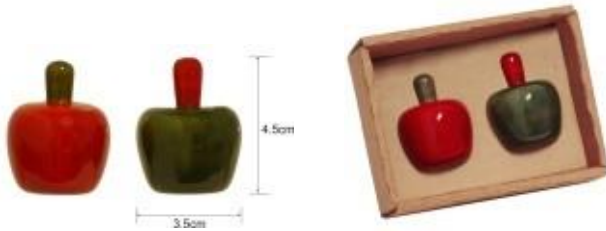

Magnets & Keyrings

A