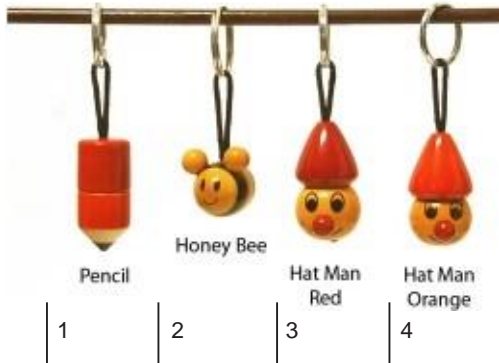

D

E

F

Fridge Magnets

D. Vegetable Set

Mini Carrot, Chili and Mushroom

E. Snowman & Tree

F. Fairy & Snowman

G. Fairy & Tree

G

C Fridge Magnets

Fridge Magnets

- | | |
|--------------|--------------|
| 1. Giraffe | 9. Apple |
| 2. Deer | 10. Chilli |
| 3. Hippo | 11. Mushroom |
| 4. Zebra | 12. Carrot |
| 5. Sheep | 13. Fish |
| 6. Big Bee | 14. Santa |
| 7. Small bee | 15. Snowman |
| 8. Vroom Car | 16. Fairy |
| | 17. Tree |

Pencil

Honey Bee

Hat Man
Red

Hat Man
Orange

Lilliput
Orange

Lilliput
Black

Carrot

Keyrings