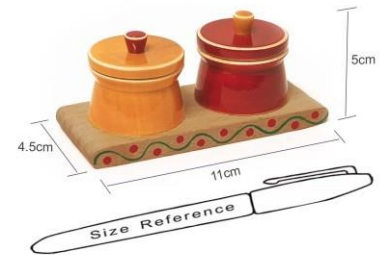

AUM

Kumkum Bharani,

A heritage pooja room component for having kumkum and turmeric.

The dual container mounted on a slick wooden platform is a Channapatna Artisan intricately handcrafted wooden delight.

Designed, for a conservative and aesthetic look, the colouring from natural dyes adds to its uniqueness. A welcome addition to every pooja room.