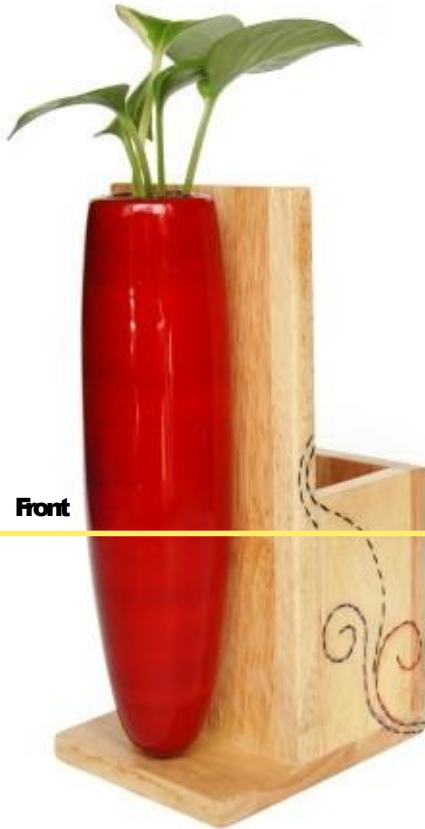

Magnetic Fridge Vase

An indoor wooden plant holder with magnets. Can be conveniently attached to your fridge door/sides, window frame or to any vertical iron surface. Fill the glass tube provided with water and allow your plant to grow in it right inside your home or office. Suitable for plants that grow with roots in water - Money Plant, Wandering Zebrina, Lucky Bamboo etc.

Green

Brown

Blue

Black

Contains Glass test tube

Front

Contains Glass test tube

Back

**Suitable for plants that
that grow with roots in
water like Money Plant,
Wandering Zebra
Luckybamboo etc.**

Planters and Vases

IRIS

IRIS is a table top mini wooden plant holder along with a stand for pens, pencils and other stationery items. Enjoy the warmth of your own little plant growing right next to you in your study or workplace. This plant pod is an ideal gift for anyone who loves greenery. Fill the glass tube provided with water and allow your plant to grow in it.

Size: 95 x 75 x 180mm

Front

Back

Contains Glass test tube

Planters and Vases

DINR

DINR is a table top mini wooden plant holder along with a stand for spoons and other stationery items.

Enjoy the warmth of your own little plant growing right next to you in your study or workplace.