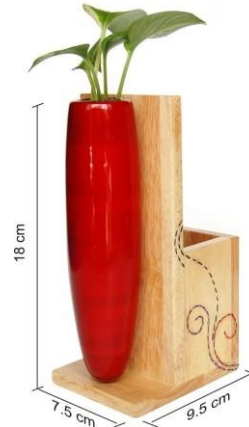

Magnetic Fridge Vase

An indoor wooden plant holder with magnets. Can be conveniently attached to your fridge door/sides, window frame or to any vertical iron surface. Fill the glass tube provided with water and allow your plant to grow in it right inside your home or office. Suitable for plants that grow with roots in water - Money Plant, Wandering Zebrina, Lucky Bamboo etc.

Green

Brown

Blue

Black

Contains Glass test tube

Front

Contains Glass test tube

Back

**Suitable for plants that
that grow with roots in
water like Money Plant,
Wandering Zebra
Luckybamboo etc.**

Planters and Vases

IRIS

IRIS is a table top mini wooden plant holder along with a stand for pens, pencils and other stationery items. Enjoy the warmth of your own little plant growing right next to you in your study or workplace. This plant pod is an ideal gift for anyone who loves greenery. Fill the glass tube provided with water and allow your plant to grow in it.

Size: 95 x 75 x 180mm

Front

Back

Contains Glass test tube

Planters and Vases

DINR

DINR is a table top mini wooden plant holder along with a stand for spoons and other stationery items.

Enjoy the warmth of your own little plant growing right next to you in your study or workplace.