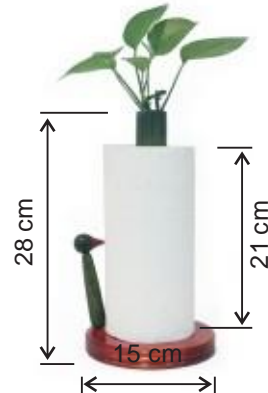

Size: 95 x 75 x 180mm

Front

Back

Contains Glass test tube

Planters and Vases

DINR

DINR is a table top mini wooden plant holder along with a stand for spoons and other stationery items.

Enjoy the warmth of your own little plant growing right next to you in your study or workplace.

These also make great gifts for someone who loves plants

Yellow

Red

Size: 100x57 x 200mm

Contains Glass test tube

Planters and Vases

IBLE Kitchen Tissue Holder

IBLE is a table top mini wooden tissue holder. Add greenery to your kitchen or beautify your dining table with this cute wooden tissue holder all made in wood. Has a removable glass tube for growing plants that take root in water like Money plant, wandering Zebra, Lucky Bamboo etc. Ideal gift for someone who loves plants