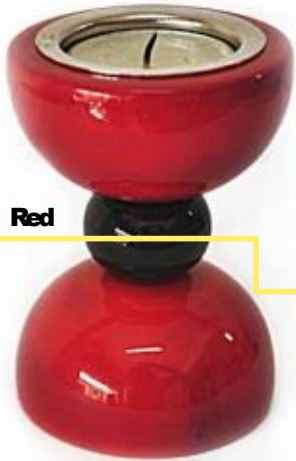

Red

Green

Contains Metal Cup

Candle Holders

Vibha Candle Holder

Hour glass candle holders make a great accessory for the interiors as they depict a class that resonates throughout the house. Gifting them to your near ones can be a great option.

Yellow

Red

Green

Size: Dia 65 x 85mm

6.5cm