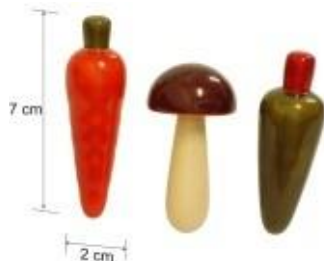

D

E

F

Fridge Magnets

D. Vegetable Set

Mini Carrot, Chili and Mushroom

E. Snowman & Tree

F. Fairy & Snowman

G. Fairy & Tree

G