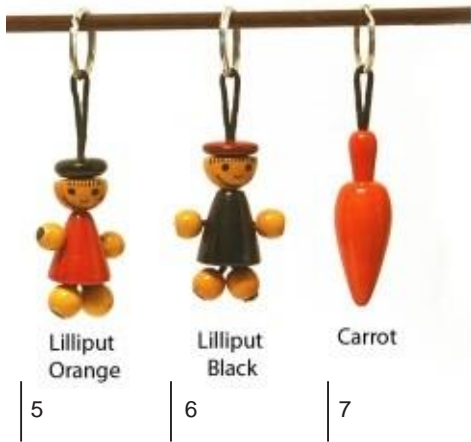

D

E

F

Fridge Magnets

D. Vegetable Set

Mini Carrot, Chili and Mushroom

E. Snowman & Tree

F. Fairy & Snowman

G. Fairy & Tree

G

C Fridge Magnets

Fridge Magnets

- | | |
|--------------|--------------|
| 1. Giraffe | 9. Apple |
| 2. Deer | 10. Chilli |
| 3. Hippo | 11. Mushroom |
| 4. Zebra | 12. Carrot |
| 5. Sheep | 13. Fish |
| 6. Big Bee | 14. Santa |
| 7. Small bee | 15. Snowman |
| 8. Vroom Car | 16. Fairy |
| | 17. Tree |

Pencil

Honey Bee

Hat Man
Red

Hat Man
Orange

Lilliput
Orange

Lilliput
Black

Carrot

Keyrings