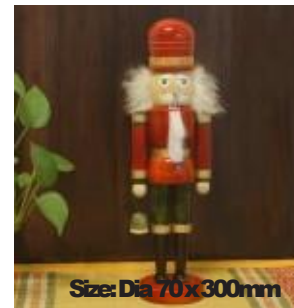

Festival/ Christmas Decor

Nut Cracker Red - 12 “

HANDMADE, all wood, NUTCRACKER in the traditional christmas colors of Red, Green & Gold individually crafted by skilled artisans. This collectable all wood traditional soldier is a festive christmas decor to adorn your mantle. Unmatched high quality glossy and transparent natural lac finish.

30 cm

Size: Dia 70x300mm

Christmas Decor